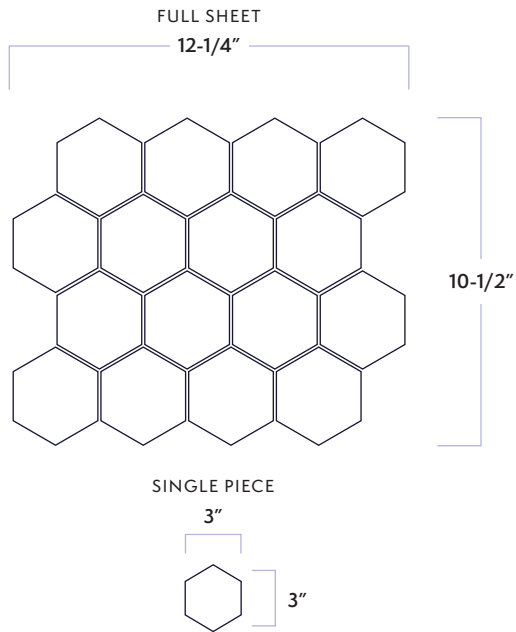

Stardust Hexagon

DATE REVISED: AUGUST 2024

WALKER ZANGER

MATERIAL	Glazed basaltic lava rock
FINISH*	Crackle/Gloss/Metallic
THICKNESS	3/8"
SHEET SIZE	13-3/4" x 11-3/8"
COVERAGE SQFT/PIECE	0.8841 SqFt
MOUNTING	Mesh